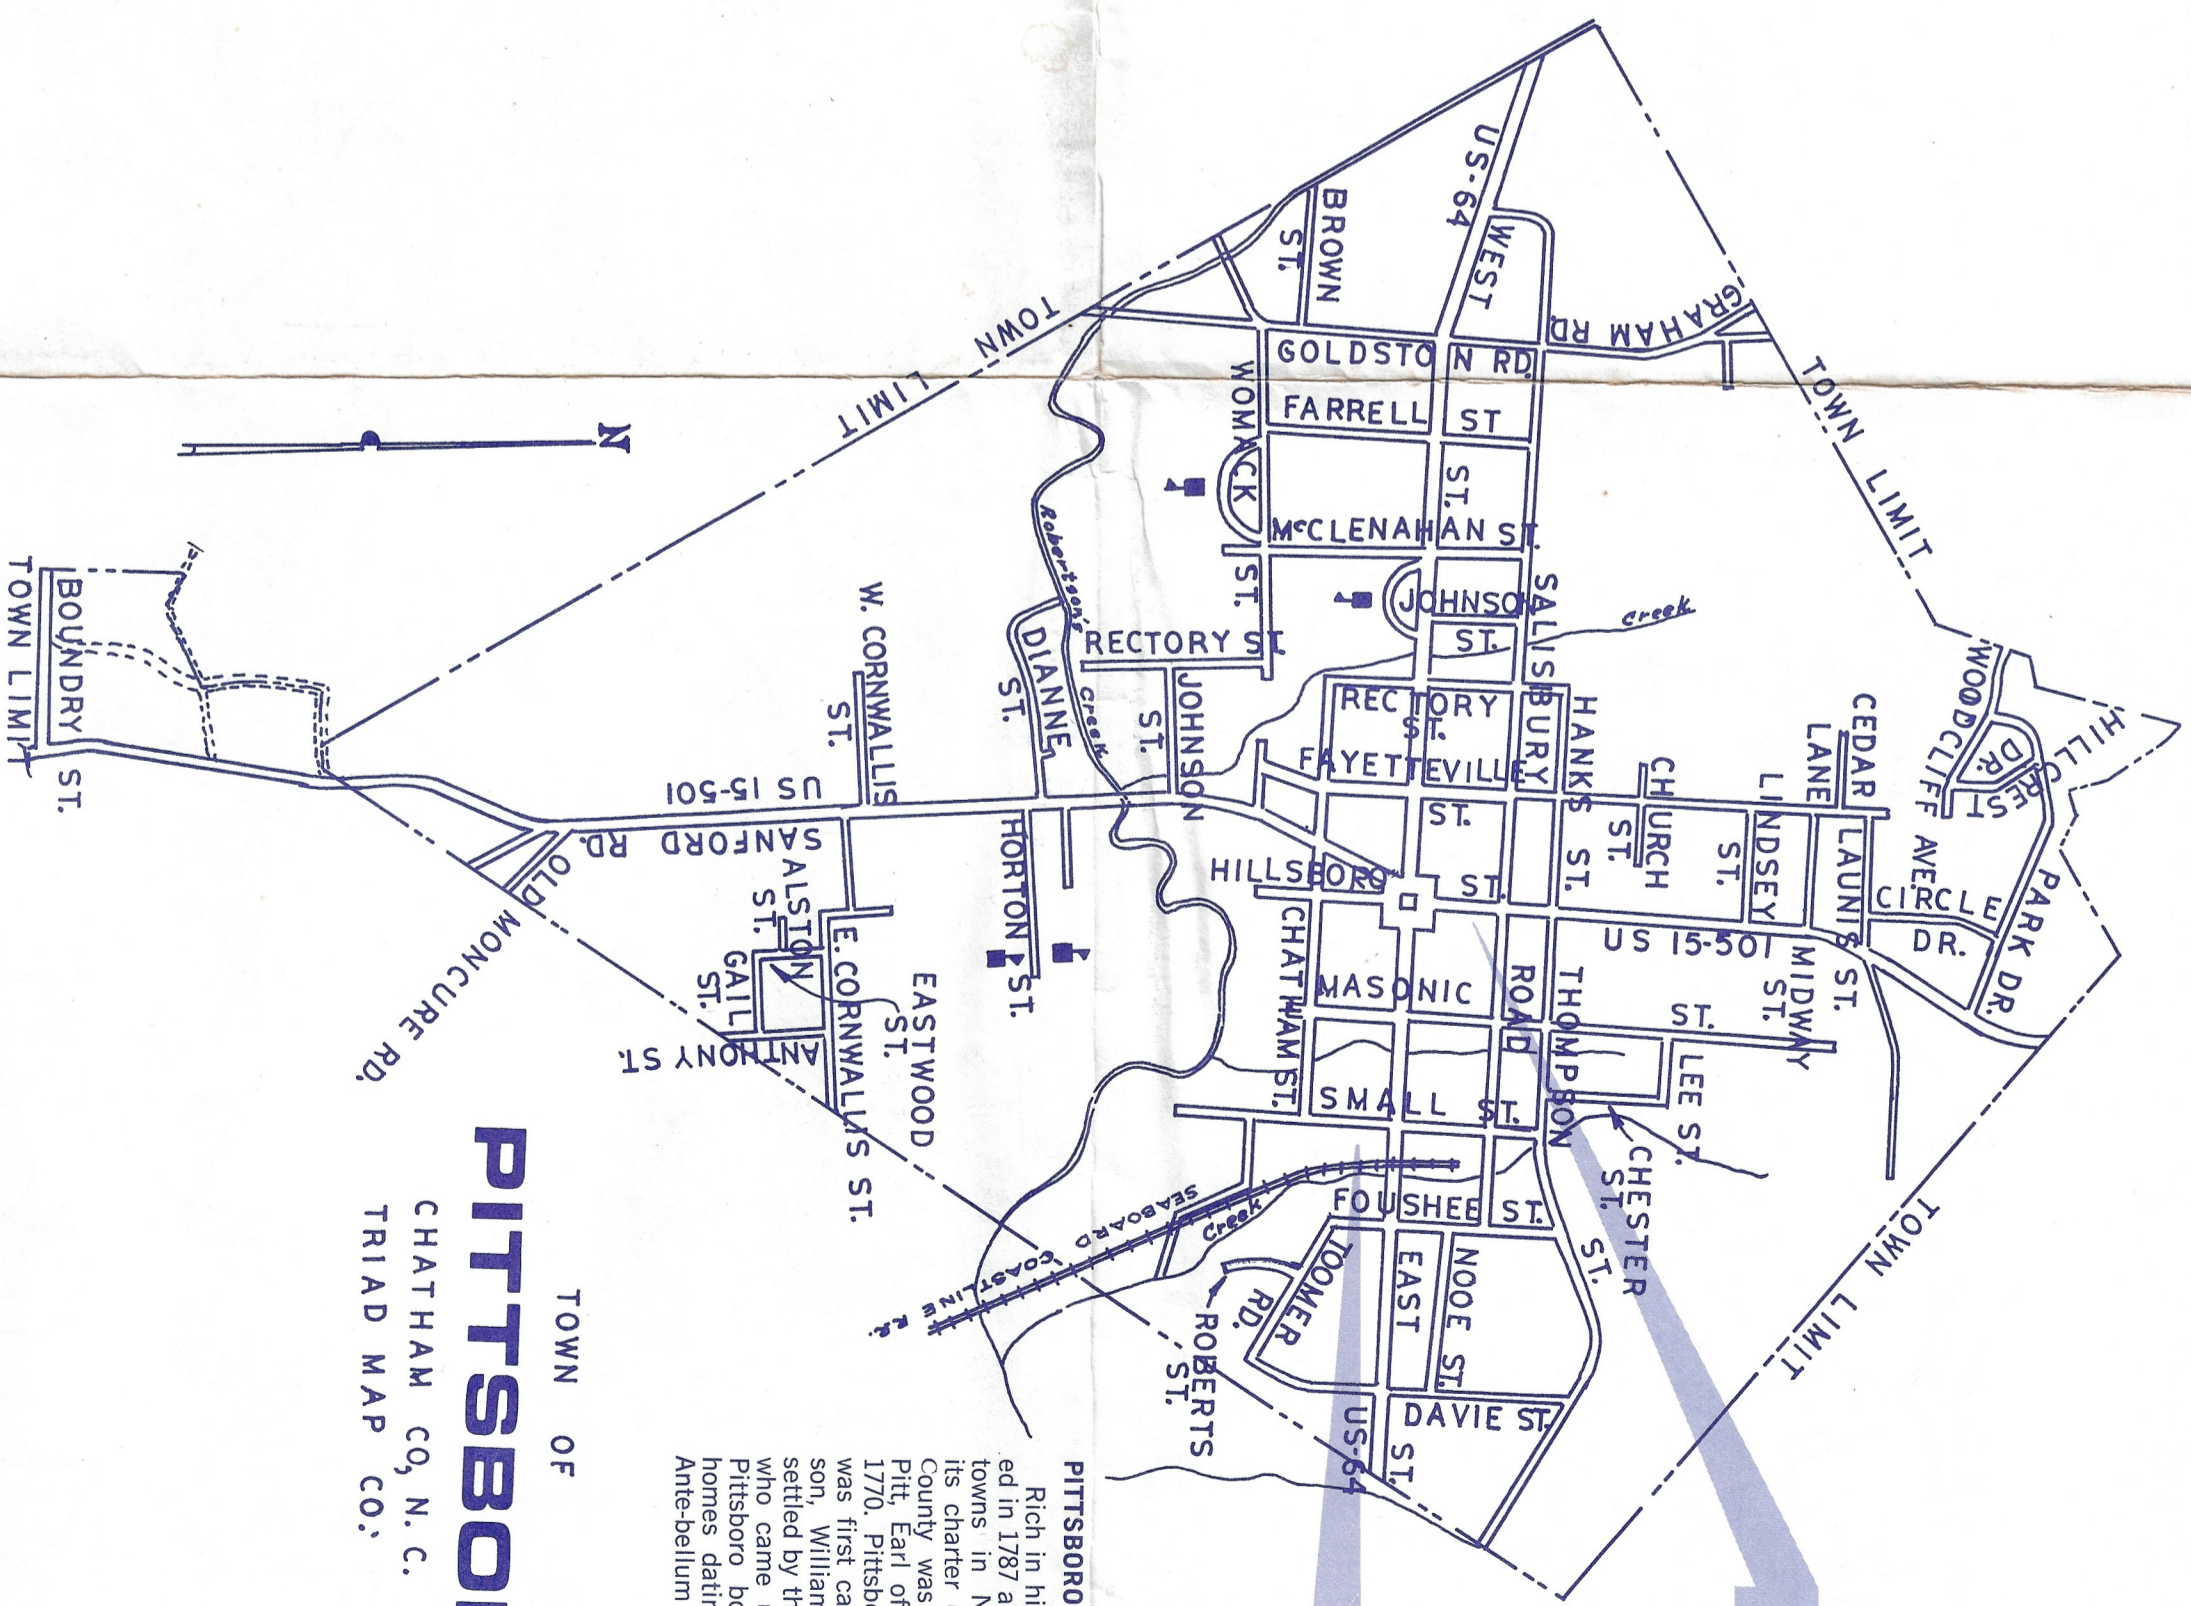

**SILER CITY . . .**  
 The largest city in Chatham County, Siler City is a progressive town with a variety of industry and commerce. Products made here vary over a wide range: from textiles to country hams, from furniture to food processing. Siler City is in commuting distance of the Sand Hill fruit and resort area. Being in the state center, the large cities are only a short drive away. The city has 9,000 people, a high school, a hospital, a power plant, a sewage treatment plant and power are available for any foreseeable expansion. Incorporated 1897, Siler City has come a long way.

**PNB**  
 SILER CITY  
 DRUG CO.  
**B & I FOOD MART**

**TOWN OF SILER CITY**  
 CHATHAM CO., N.C.  
 TRIAD MAP CO.

Chatham County Courthouse  
 Pittsboro, North Carolina

**TOWN OF PITTSBORO**  
 CHATHAM CO., N.C.  
 TRIAD MAP CO.

**PITTSBORO . . .**  
 Rich in history, Pittsboro was founded in 1770 and was among the first ten towns in North Carolina to receive its charter of incorporation. Chatham County was named after Sir William Pitt, Earl of Chatham, and formed in 1770. Pittsboro or Pittsborough, as it was first called, was named after his son, William Pitt, the younger. First settled by the Scotch-Irish and English, Pittsboro boasts of many fine, old homes dating back to Colonial and ante-bellum days.